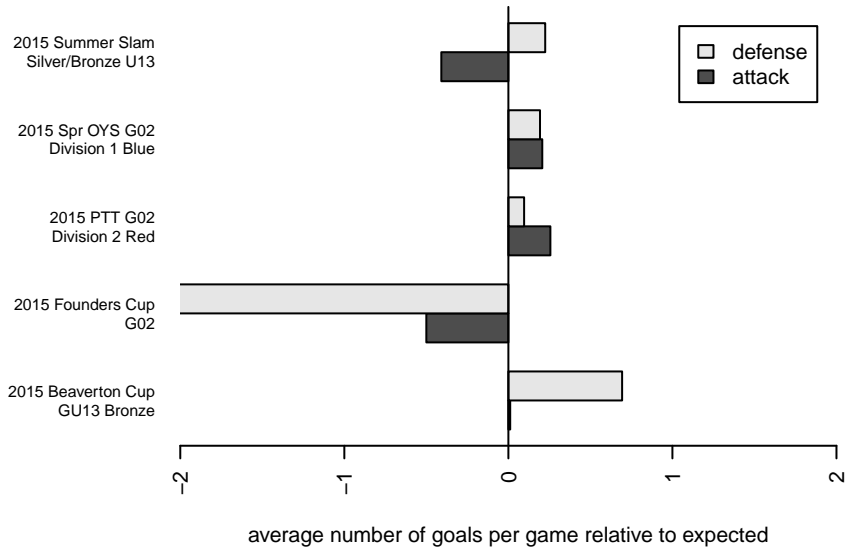

# Washington Timbers Burgundy G02

Washington Timbers  
 Vancouver, WA  
 G02 total strength=723  
 attack=0.86 defense=0.69  
 fall league = PTT G02 Div 2 Red  
 spr league = Spr OYS G02 Div 1 Blue

alt names used:  
 WA Timbers G02 Burgundy  
 WA Timbers G02 Burgundy  
 WTFC G02 Burgundy  
 WA Timbers G02 Burgundy  
 WA Timbers G02 Burgundy

Venues played:  
 2015 Beaverton Cup GU13 Bronze  
 2015 Summer Slam Silver/Bronze U13  
 2015 PTT G02 Division 2 Red  
 2015 Founders Cup G02  
 2015 Spr OYS G02 Division 1 Blue

**Washington Timbers Burgundy G02**  
 Dots are actual minus expected GF (blue circles) and GA (red triangles).  
 Blue line is smoothed change in attack strength. Red is smoothed change in defense strength.

**attack and defense variance (black dot)  
relative to other teams  
and top 10 in region**

**attack and defense rating  
relative to others at age  
and all opponents in last 13 months**

**Performance relative to 13 month average**