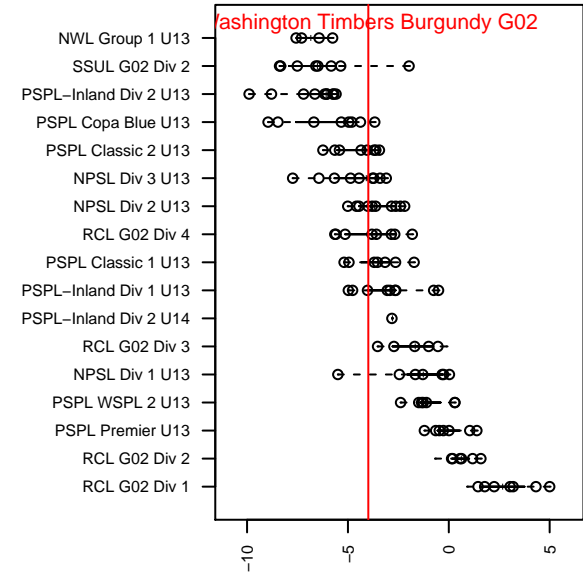

# Washington Timbers Burgundy G02

Washington Timbers  
 Vancouver, WA  
 G02 total strength=723  
 attack=0.86 defense=0.69  
 fall league = PTT G02 Div 2 Red  
 spr league = Spr OYS G02 Div 1 Blue

alt names used:  
 WA Timbers G02 Burgundy  
 WA Timbers G02 Burgundy  
 WTFC G02 Burgundy  
 WA Timbers G02 Burgundy  
 WA Timbers G02 Burgundy

Venues played:  
 2015 Beaverton Cup GU13 Bronze  
 2015 Summer Slam Silver/Bronze U13  
 2015 PTT G02 Division 2 Red  
 2015 Founders Cup G02  
 2015 Spr OYS G02 Division 1 Blue

**Washington Timbers Burgundy G02**  
 Dots are actual minus expected GF (blue circles) and GA (red triangles).  
 Blue line is smoothed change in attack strength. Red is smoothed change in defense strength.

**attack and defense variance (black dot)  
relative to other teams  
and top 10 in region**

**attack and defense rating  
relative to others at age  
and all opponents in last 13 months**

**Performance relative to 13 month average**