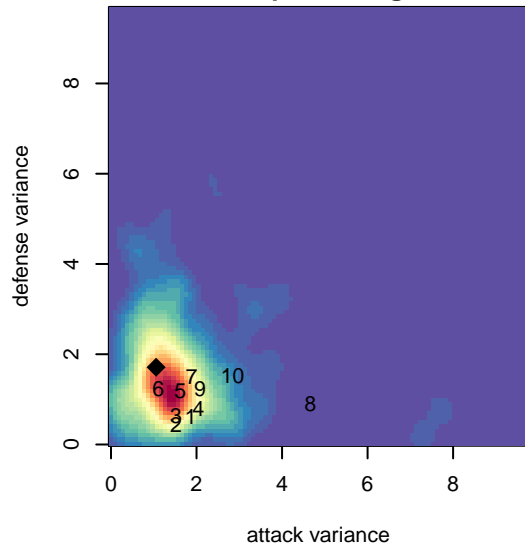

# Washington Timbers Burgundy G02

Washington Timbers  
 Vancouver, WA  
 G02 total strength=723  
 attack=0.86 defense=0.69  
 fall league = PTT G02 Div 2 Red  
 spr league = Spr OYS G02 Div 1 Blue

alt names used:  
 WA Timbers G02 Burgundy  
 WA Timbers G02 Burgundy  
 WTFC G02 Burgundy  
 WA Timbers G02 Burgundy  
 WA Timbers G02 Burgundy

Venues played:  
 2015 Beaverton Cup GU13 Bronze  
 2015 Summer Slam Silver/Bronze U13  
 2015 PTT G02 Division 2 Red  
 2015 Founders Cup G02  
 2015 Spr OYS G02 Division 1 Blue

**Washington Timbers Burgundy G02**  
 Dots are actual minus expected GF (blue circles) and GA (red triangles).  
 Blue line is smoothed change in attack strength. Red is smoothed change in defense strength.

**attack and defense variance (black dot)  
relative to other teams  
and top 10 in region**

**attack and defense rating  
relative to others at age  
and all opponents in last 13 months**

**Performance relative to 13 month average**