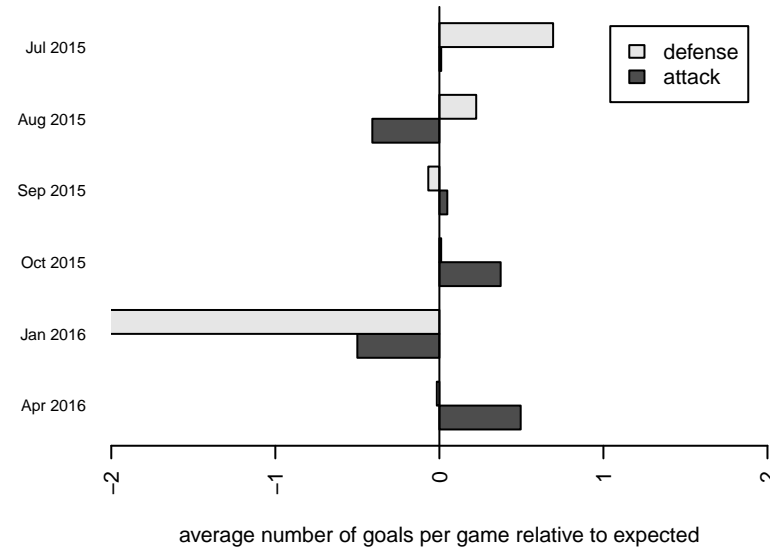

Performance relative to 13 month average