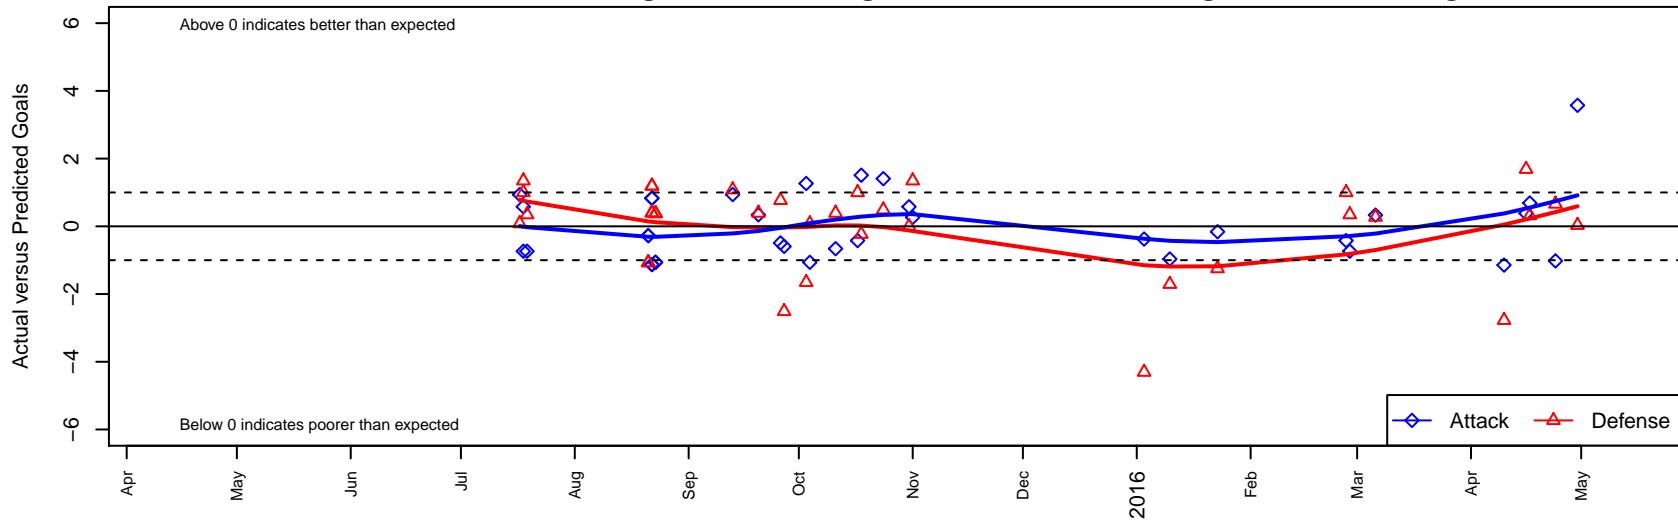

# Washington Timbers Burgundy G02

Washington Timbers  
 Vancouver, WA  
 G02 total strength=723  
 attack=0.86 defense=0.69  
 fall league = PTT G02 Div 2 Red  
 spr league = Spr OYS G02 Div 1 Blue

alt names used:  
 WA Timbers G02 Burgundy  
 WA Timbers G02 Burgundy  
 WTFC G02 Burgundy  
 WA Timbers G02 Burgundy  
 WA Timbers G02 Burgundy

Venues played:  
 2015 Beaverton Cup GU13 Bronze  
 2015 Summer Slam Silver/Bronze U13  
 2015 PTT G02 Division 2 Red  
 2015 Founders Cup G02  
 2015 Spr OYS G02 Division 1 Blue

**Washington Timbers Burgundy G02**  
 Dots are actual minus expected GF (blue circles) and GA (red triangles).  
 Blue line is smoothed change in attack strength. Red is smoothed change in defense strength.

**attack and defense variance (black dot)  
relative to other teams  
and top 10 in region**

**attack and defense rating  
relative to others at age  
and all opponents in last 13 months**

**Performance relative to 13 month average**