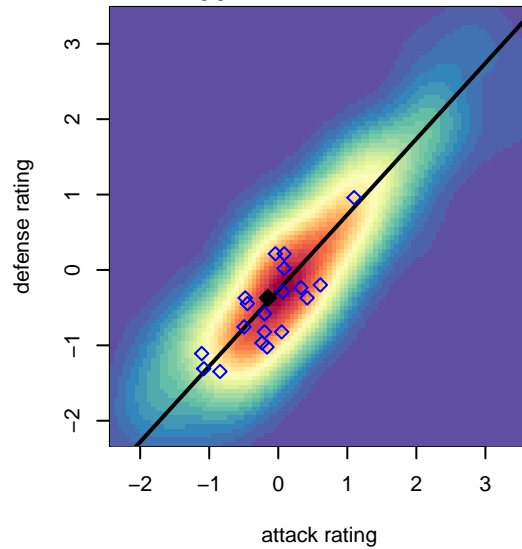

# Washington Timbers Burgundy G02

Washington Timbers  
 Vancouver, WA  
 G02 total strength=723  
 attack=0.86 defense=0.69  
 fall league = PTT G02 Div 2 Red  
 spr league = Spr OYS G02 Div 1 Blue

alt names used:  
 WA Timbers G02 Burgundy  
 WA Timbers G02 Burgundy  
 WTFC G02 Burgundy  
 WA Timbers G02 Burgundy  
 WA Timbers G02 Burgundy

Venues played:  
 2015 Beaverton Cup GU13 Bronze  
 2015 Summer Slam Silver/Bronze U13  
 2015 PTT G02 Division 2 Red  
 2015 Founders Cup G02  
 2015 Spr OYS G02 Division 1 Blue

**Washington Timbers Burgundy G02**  
 Dots are actual minus expected GF (blue circles) and GA (red triangles).  
 Blue line is smoothed change in attack strength. Red is smoothed change in defense strength.

**attack and defense variance (black dot)  
relative to other teams  
and top 10 in region**

**attack and defense rating  
relative to others at age  
and all opponents in last 13 months**

**Performance relative to 13 month average**